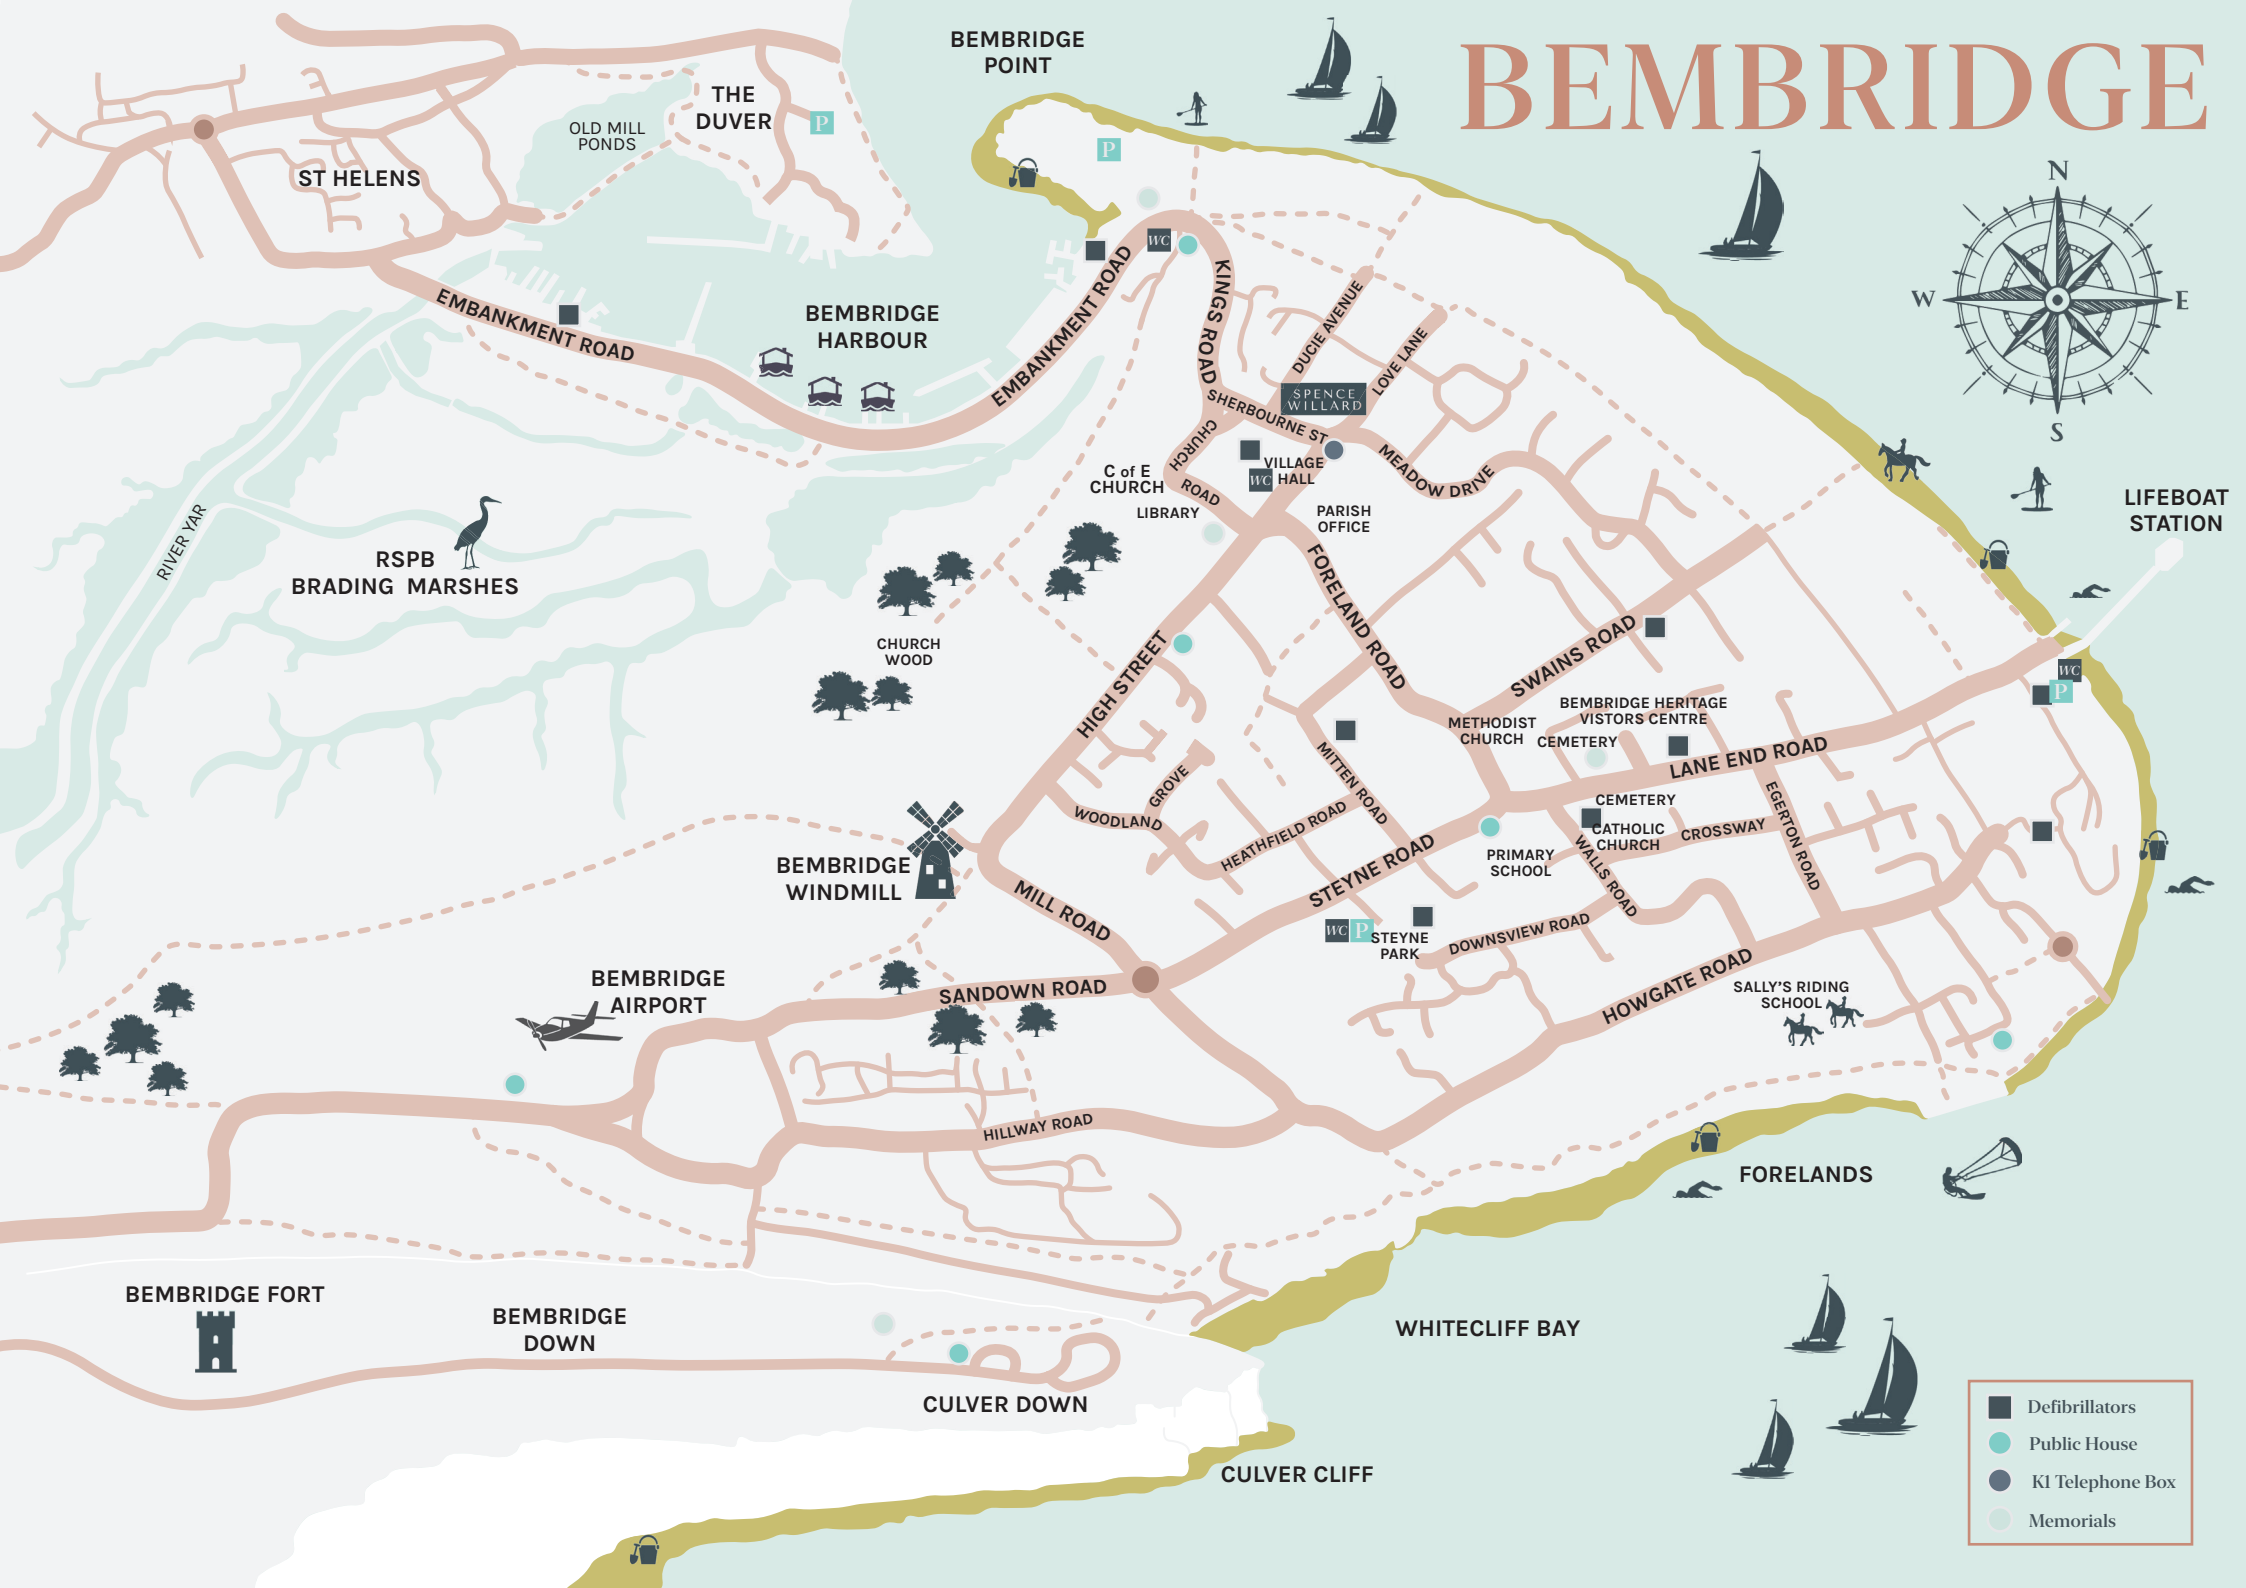

BEMBRIDGE

- Defibrillators
- Public House
- K1 Telephone Box
- Memorials

ST HELENS

OLD MILL PONDS
THE DUVER

BEMBRIDGE POINT

BEMBRIDGE HARBOUR

RSPB BRADING MARSHES

CHURCH WOOD

BEMBRIDGE WINDMILL

BEMBRIDGE AIRPORT

BEMBRIDGE FORT

BEMBRIDGE DOWN

CULVER DOWN

CULVER CLIFF

WHITECLIFF BAY

FORELANDS

LIFEBOAT STATION

EMBANKMENT ROAD

EMBANKMENT ROAD

KINGS ROAD

DUCIE AVENUE

LOVE LANE

MEADOW DRIVE

SHERBOURNE ST

CHURCH ROAD

FORELAND ROAD

SWAINS ROAD

LANE END ROAD

HIGH STREET

MILL ROAD

HEATHFIELD ROAD

STEYNE ROAD